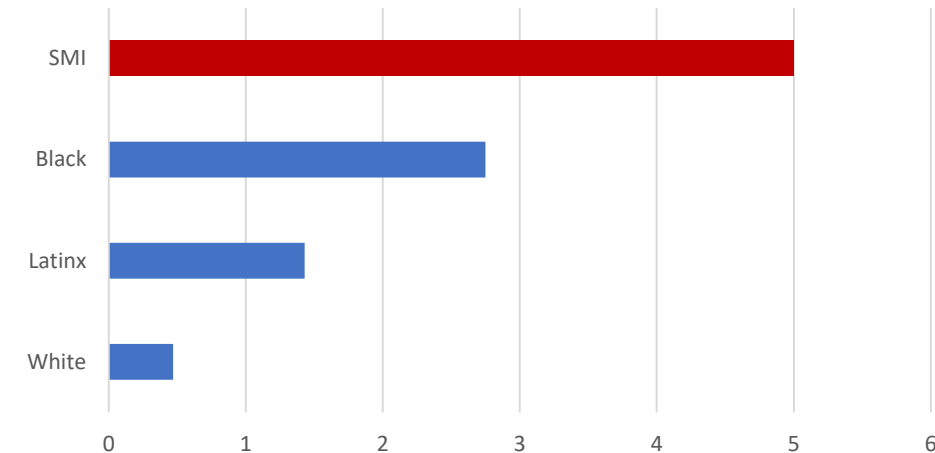

Equity: America's Untouchables – People w SMI Still “Alien to our Affections”

Life Expectancy

<https://www.cdc.gov/nchs/data/vsrr/vsrr015-508.pdf>

Employment - 2019

<https://www.bls.gov/opub/reports/race-and-ethnicity/2019/pdf/home.pdf>

RR Police Use of Force

Laniyonu and Goff BMC Psychiatry (2021) 21:500

Incarceration (Prison)

<https://www.pewresearch.org/fact-tank/2020/05/06/share-of-black-white-hispanic-americans-in-prison-2018-vs-2006/>