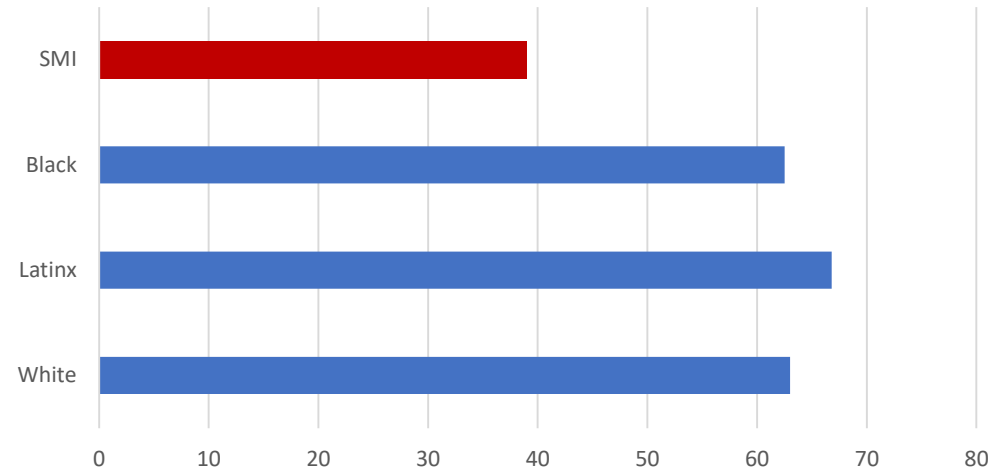

Equity: America's Untouchables – People w SMI Still “Alien to our Affections”

Life Expectancy

<https://www.cdc.gov/nchs/data/vsrr/vsrr015-508.pdf>

Employment - 2019

<https://www.bls.gov/opub/reports/race-and-ethnicity/2019/pdf/home.pdf>