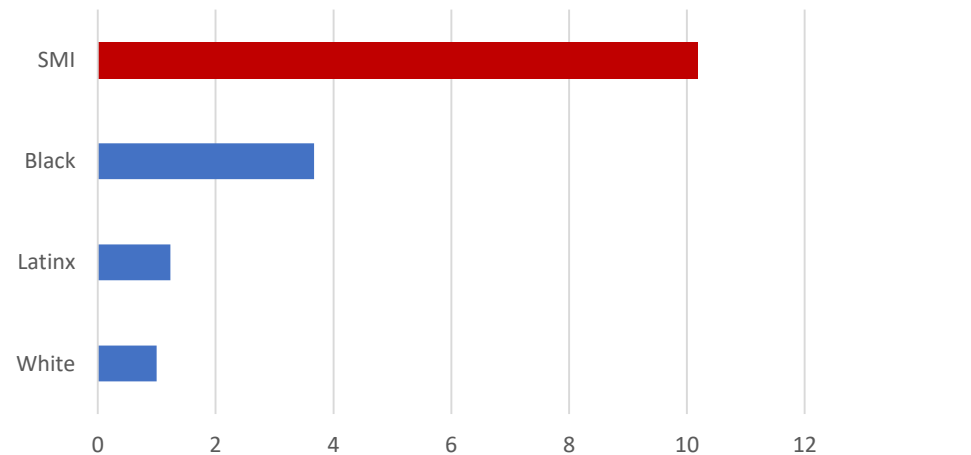

RR Police Use of Force

Laniyonu and Goff BMC Psychiatry (2021) 21:500