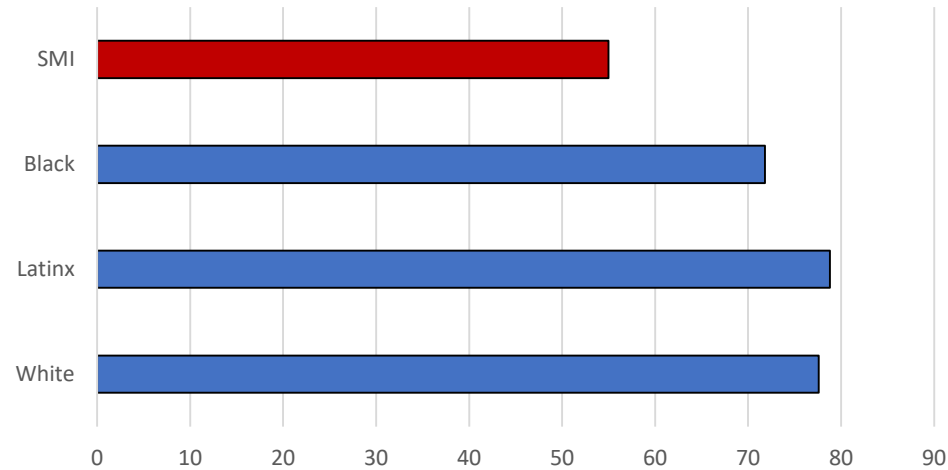

Equity: America's Untouchables – People w SMI Still “Alien to our Affections”

Life Expectancy

<https://www.cdc.gov/nchs/data/vsrr/vsrr015-508.pdf>

Employment - 2019

<https://www.bls.gov/opub/reports/race-and-ethnicity/2019/pdf/home.pdf>

RR Police Use of Force

Laniyonu and Goff BMC Psychiatry (2021) 21:500

Incarceration (Prison)

<https://www.pewresearch.org/fact-tank/2020/05/06/share-of-black-white-hispanic-americans-in-prison-2018-vs-2006/>